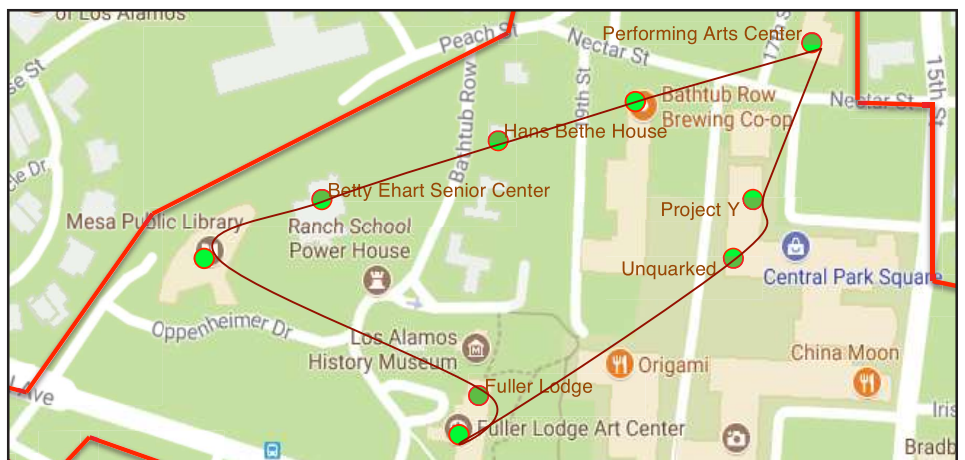

Evening of ARTS & CULTURE

Friday, October 13th

6:00-9:00pm - Begin at Fuller Lodge

SCHEDULE OF EVENTS

Begin at Fuller Lodge

FREE Admission

Celebrate the depth of arts and culture in Los Alamos! Enjoy three hours of performing arts and 2D/3D art presentations by a variety of Los Alamos community organizations. Pick up a program and map at Fuller Lodge, or at any of the nine venues to start your walking tour. FREE for all ages.

Find programming at these venues:

- Fuller Lodge
- Fuller Lodge Art Center
- Mesa Public Library
- Performing Arts Center
- UnQuarked - The Wine Bar
- projectY
- Hans Bethe House
- Bathtub Row Brewery
- Betty Ehart Senior Center

For more event details, visit:
losalamosartscouncil.org
or SCAN the QR code below!

EVENTS BY LOCATION

Fuller Lodge

Los Alamos High School Schola Cantorum 6:15pm
Coro de Camara 7:00pm
Los Alamos Community Winds 8:00pm

During 8:00-9:00pm

8:00-9:00pm - The Hill Stompers - Bathtub Row Brewery
8:00-9:00pm - 40's Dance Party - Betty Ehart Senior Center
8:00pm - Los Alamos Community Winds - Fuller Lodge
8:00pm - Marcos Cavalcante - UnQuarked
8:00pm - Oxymoron Dance Troupe - Perform Arts Center
8:30pm - Los Alamos Light Opera - Performing Arts Center